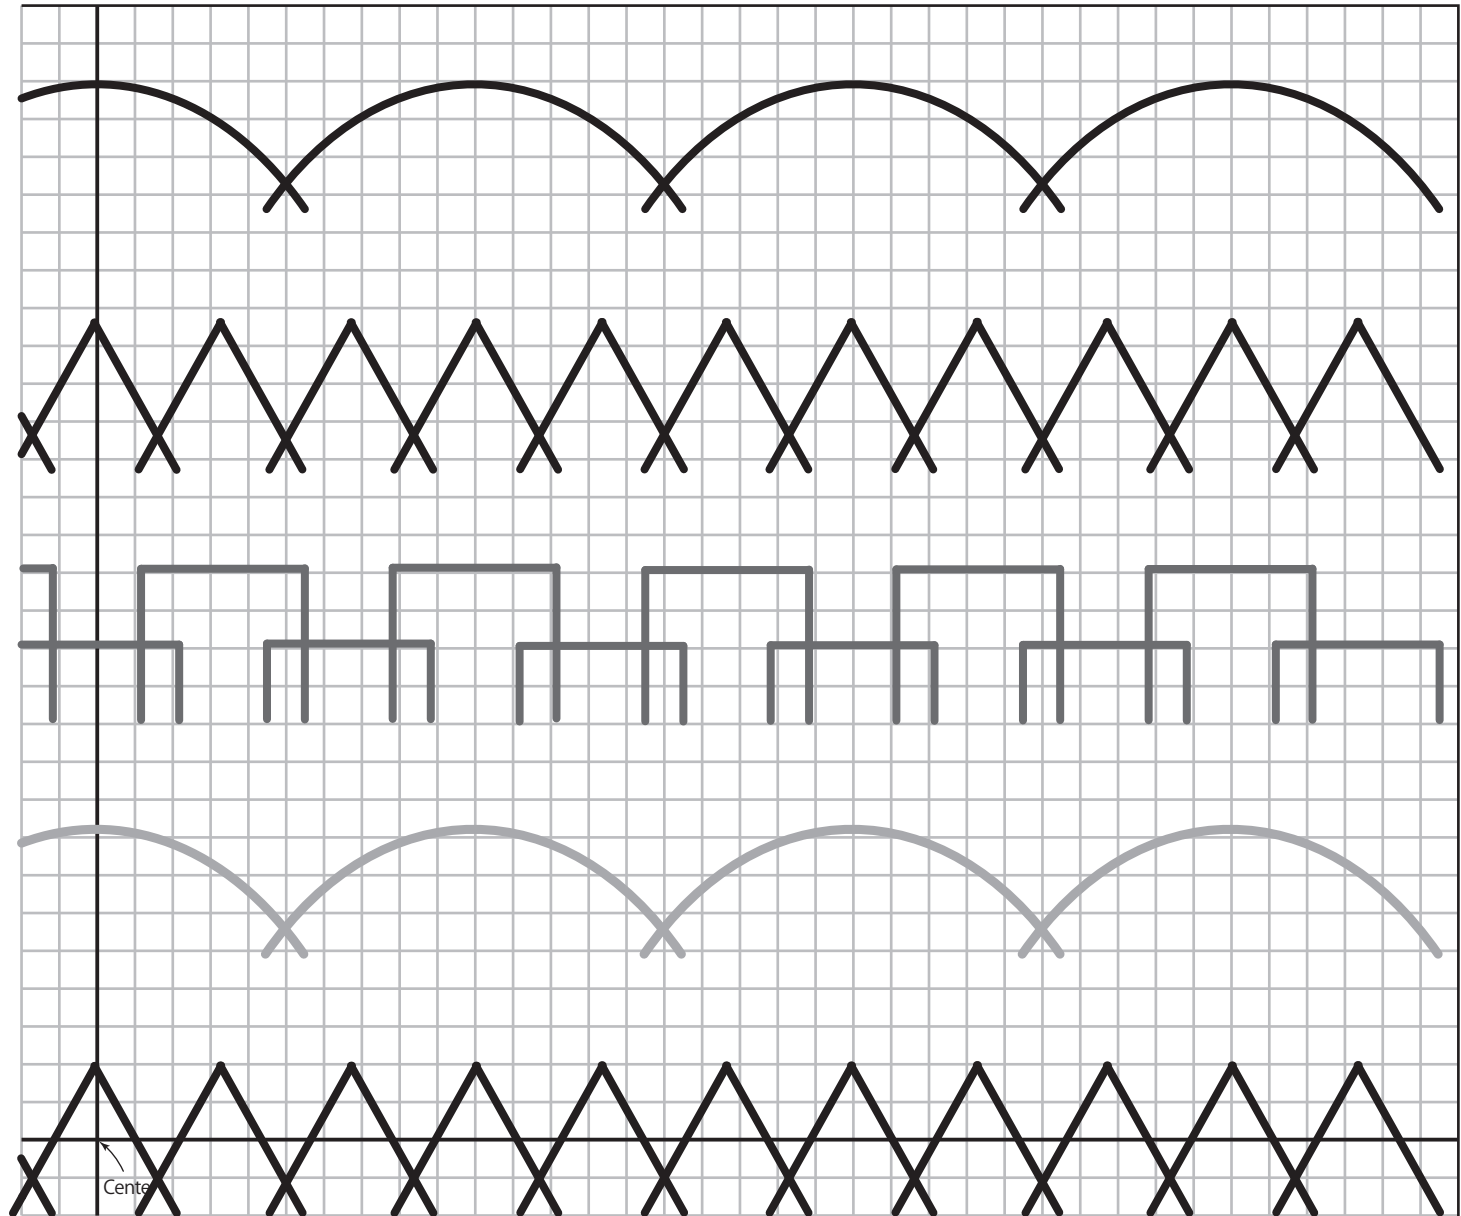

Amazing Sashiko

full-size template

Landscape

Cut along the lines around the edges, tile and tape the sheets together. *Please set the print settings to "actual size." (1 cell = 5 mm)

※ Unauthorized reproduction (copying), reprinting, distribution, use for commercial purposes such as sales of finished products is prohibited.

©AYUFISH int. / NIHON VOGUE-SHA Co., Ltd. All Rights Reserved

Amazing Sashiko

full-size template

Landscape

Cut along the lines around the edges, tile and tape the sheets together. *Please set the print settings to "actual size." (1 cell = 5 mm)