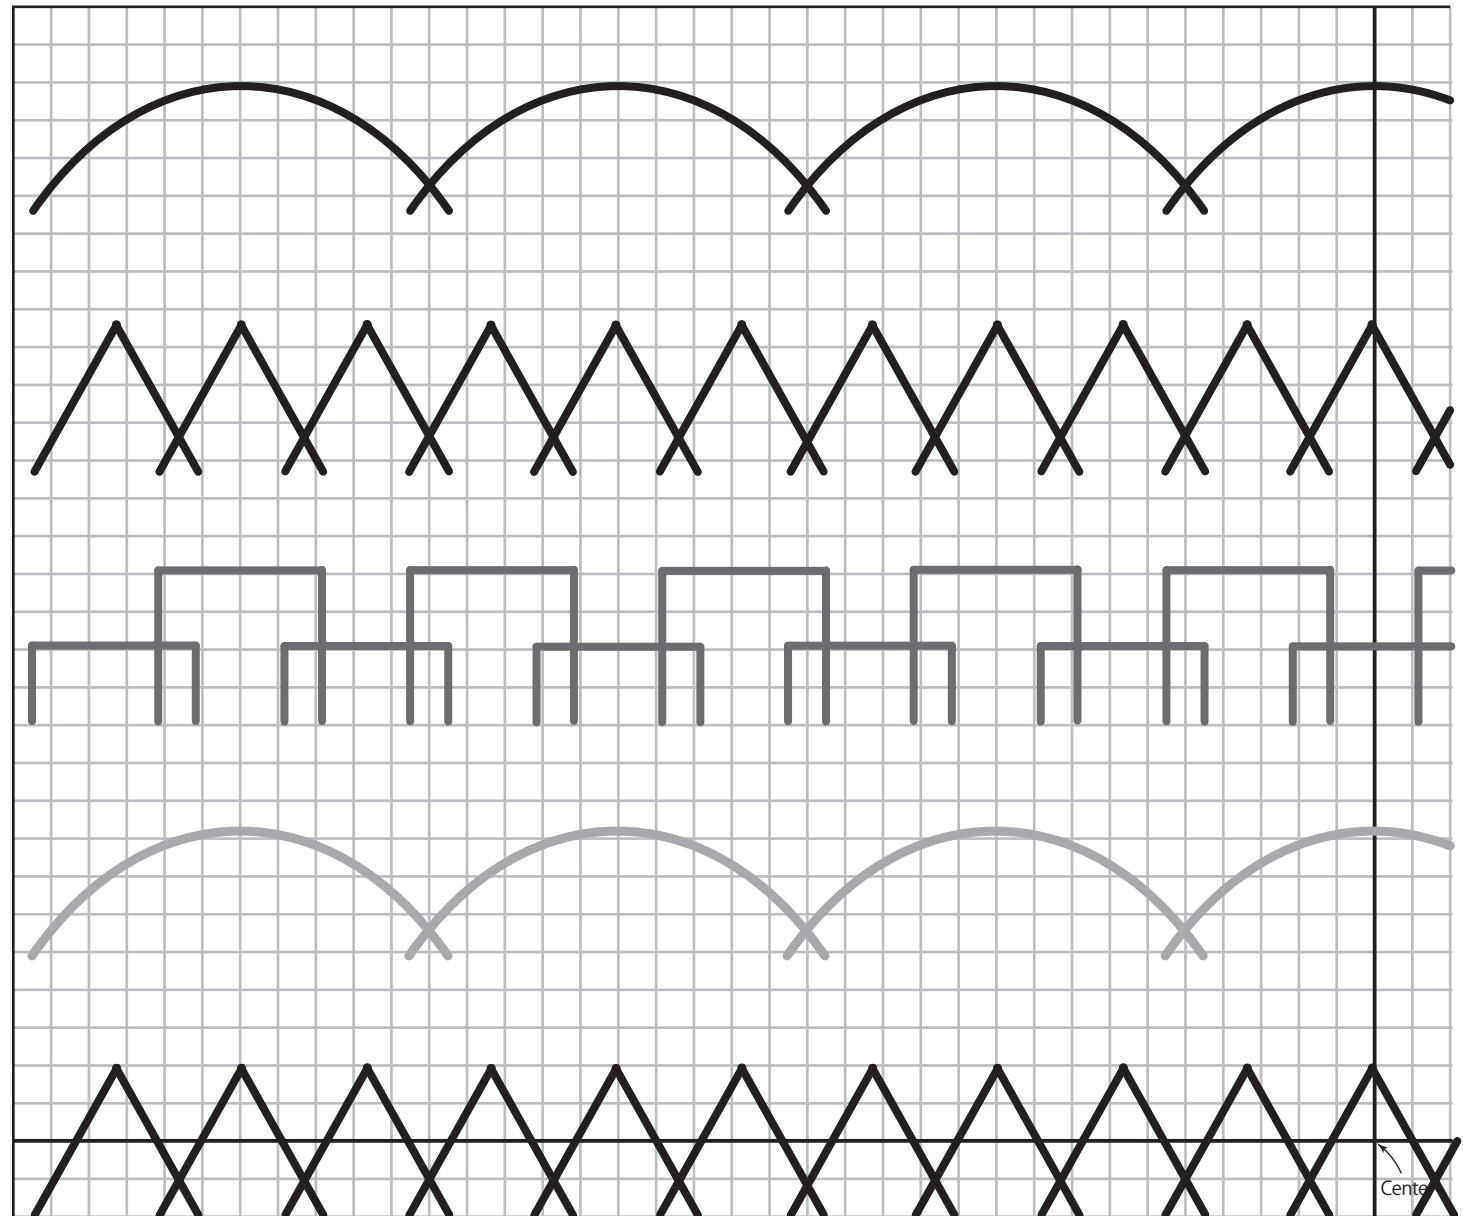

Amazing Sashiko

full-size template

Landscape

Cut along the lines around the edges, tile and tape the sheets together. *Please set the print settings to "actual size." (1 cell = 5 mm)

※ Unauthorized reproduction (copying), reprinting, distribution, use for commercial purposes such as sales of finished products is prohibited.

©AYUFISH int. / NIHON VOGUE-SHA Co., Ltd. All Rights Reserved

Amazing Sashiko

full-size template

Landscape

Cut along the lines around the edges, tile and tape the sheets together. *Please set the print settings to "actual size." (1 cell = 5 mm)