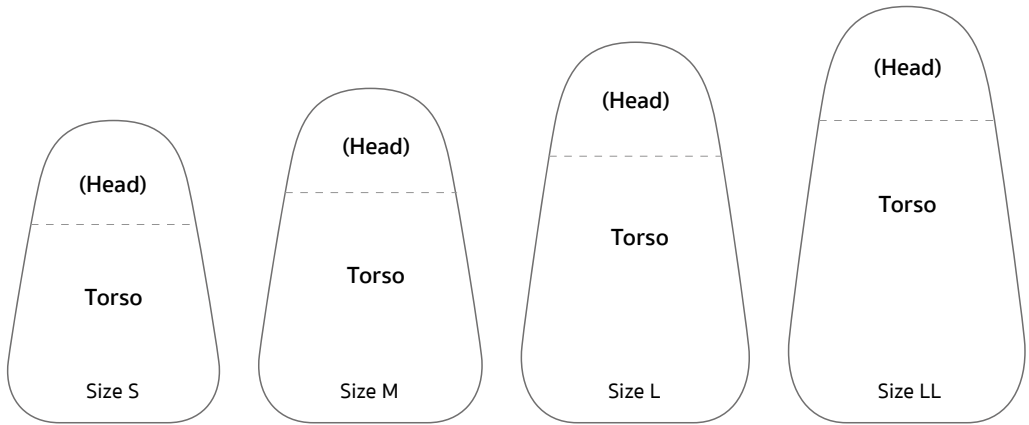

Parts at Actual Size

There are four sizes

☆ The body and flippers are light gray,
the legs and beak are dark gray

☆ The torso is the same for the front and side views

Feet

3mm thickness x 2

Flipper

x 2

Beak

thickness 4mm

☆ The legs, flippers and beak
are the same for all sizes