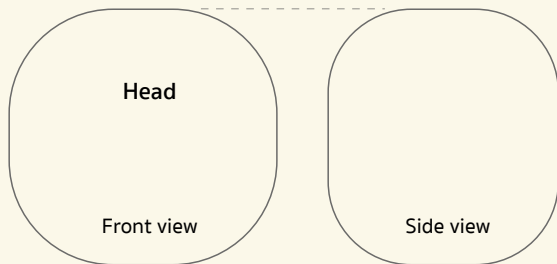

## Parts at Actual Size

☆ The ears are golden brown; the rest is all in white Needle Watawata

4mm thickness x 2

8mm thickness x 2

15mm thickness x 2