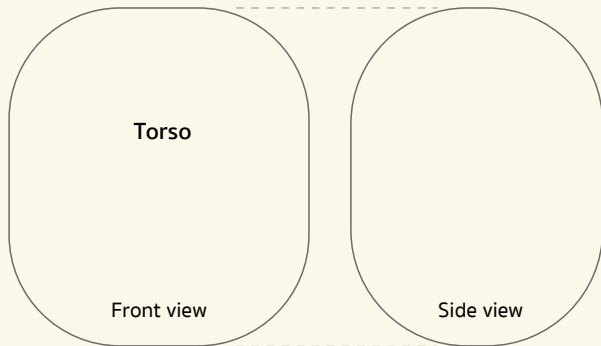

## Parts at Actual Size

☆ The ears are golden brown; the rest is all in white Needle Watawata

4mm thickness x 2

8mm thickness x 2

15mm thickness x 2