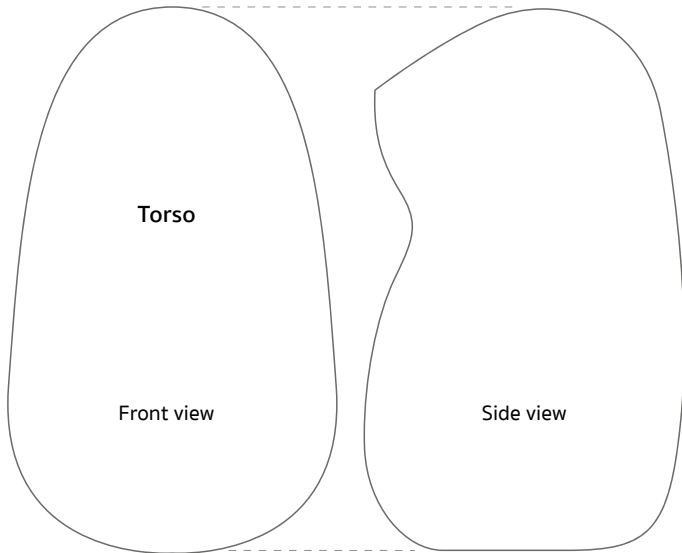

Parts at Actual Size

- ☆ Front and hind legs are white, ears are gray, tail is beige.

Hind legs
5mm thickness x 2

Front leg
7mm thickness x 2

Torso

Front view

Side view

Ear
3mm thickness x 2

Tail