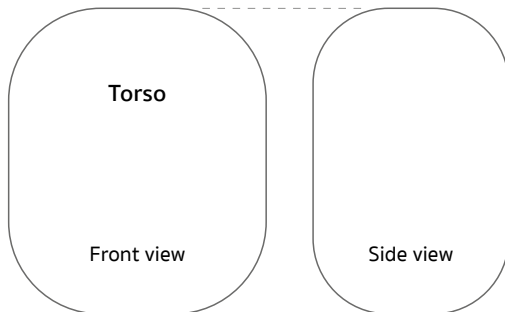

Parts at Actual Size

- ☆ The head and tails are red brown; the ears and muzzle are white; the rest is Needle Watawata

9mm thickness x 2

15mm thickness

15mm thickness x 2

4mm thickness x 2