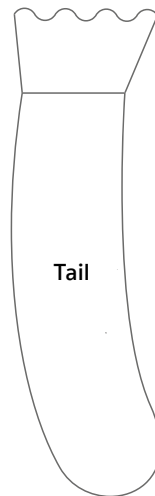

Parts at Actual Size

- ☆ The head and tails are red brown; the ears and muzzle are white; the rest is Needle Watawata

9mm thickness x 2

15mm thickness

15mm thickness x 2

4mm thickness x 2